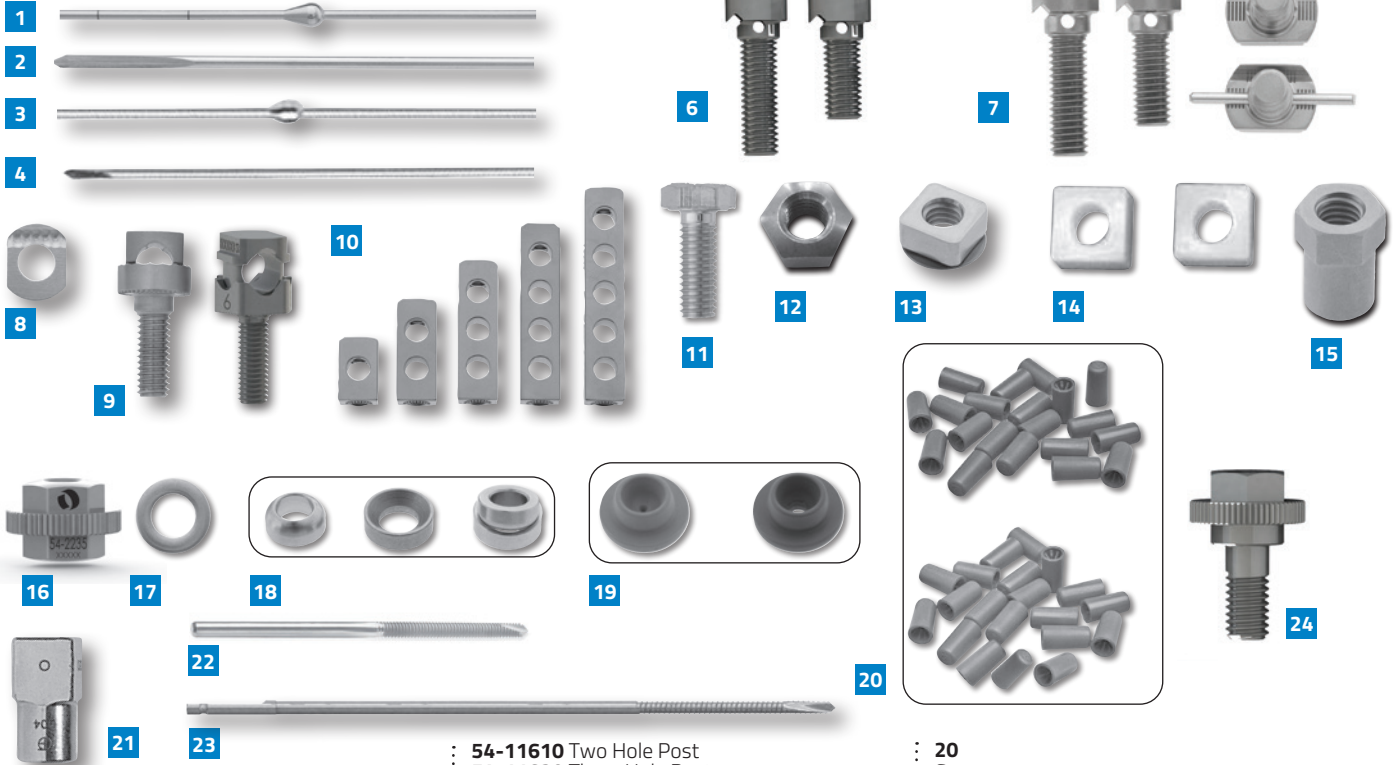

3. Fixation Elements

1
Bayonet Wire with Stopper
54-1215 Ø 1.8mm x 400mm

2
Bayonet Wire
54-1216 Ø 1.8mm x 400mm

3
X-Wires Ø 1.8mm
80131 with central olive, length 400mm

4
X-Wires Ø 1.8mm
80132 without olive, length 400mm

5
X-Wire Ø 1.8mm** (not illustrated)
99-80131 with central olive sterile, length 400mm
99-80132 without central olive sterile, length 400mm

6
54-1152 Universal Wire Fixation Bolt
54-1152M TL, Bolt, Wire Fixation, Universal, Qty. 4
54-1151 TL Short Bolt, Wire Fixation, Universal

7 Bolt Wire Fixation Universal Low Profile
54-1251 short version
54-1252 long version

8
54-1064 Washer Slotted
54-1064M TL, Washer, Slotted, Qty. 5

9
54-11530 Universal Half Pin Fixation Bolt
Accepts 4mm-6mm Half Pin
54-1153M TL, Bolt, Half Pin Fixation, Universal, Qty. 4
54-11540 TrueLok 8mm Half Pin Fixation Bolt
Accepts 5mm- 6mm Half Pin

10
Posts
54-11600 One Hole Post

11
Bolts
54-1050 Length 12mm
54-1050M TL, Bolt, 12mm, Qty. 20
54-1010 Length 16mm
54-1010M TL, Bolt, 16mm, Qty. 20
54-1018 Length 20mm

12
Nuts and washers
50-1008 Nut, Stainless Steel, 10mm
50-1008M TL, Nut, Stainless Steel, 10mm, Qty. 20

13
Metal Distraction/Compression Nut
50-13010 10mm, Square Head with Captured Washer

14
Nut
50-1009 Nut, Plastic, Square Drive, 10mm
50-1009M TL, Nut, Plastic, Square Drive, 10mm, Qty. 8

15
Extended Nut
50-13020 Length 10mm Hex Head

16
54-2235 M6 X 1 Hex, Speednut

17
Stainless Steel Washer
54-1142 2mm Thick

18
54-1150 Washer, Conical Pair
54-1150M TL, Washer, Conical Pair, Qty. 4

19
Rubber Stopper
54-1133 Stopper, Red Rubber, Wire
54-1133M Stopper, Red Rubber, Wire, Qty. 8
54-1136 Stopper, Gray Rubber, Half Pin
54-1136M Stopper, Gray Rubber, Half Pin, Qty. 4

20
Covers
80200 K-Wire Covers, Qty. 20
10200 Bone Screw Covers, Qty. 20

21
81025 Counter Nut
Used for better control of lengthening or as part of a motor for angular deformity correction.

22
XCaliber Screws (Out of the tray) non HA coated
99-9115xx ** xxmm x 150mm
99-9126yy ** yymm x 260mm

HA coated
99-6115xx ** xxmm x 150mm
99-6126yy ** yymm x 260mm

23
TL+ Half Pin Quick Connect (Out of the tray)
54-11230 Ø 4mm x 180mm
54-11240 Ø 5mm x 180mm
54-11250 Ø 6mm x 180mm

99-54-11230 4mm x 180mm Sterile
99-54-11240 5mm x 180mm Sterile
99-54-11250 6mm x 180mm Sterile

24
Truelok Plus Speed Bolt*
54-2232 Truelok Plus Speed Bolt Thread L12mm
54-2233 Truelok Plus Speed Bolt Thread L16mm
99-54-2232 Truelok Plus Speed Bolt Thread L12mm Sterile
99-54-2233 Truelok Plus Speed Bolt Thread L16mm Sterile

25
K-Wire (not illustrated - Out of the tray)
99-54-1650 K-Wire, 450mm, No Olive TL-HEX Sterile
99-54-1750 K-Wire, 550mm, Olive TL-HEX Sterile

* Out of the tray
** for Japanese markets only

TrueLok SYSTEM

Note: Ask Customer Service for availability in your country
** xx and yy refer to the thread length (range 30-90mm, step 10mm)