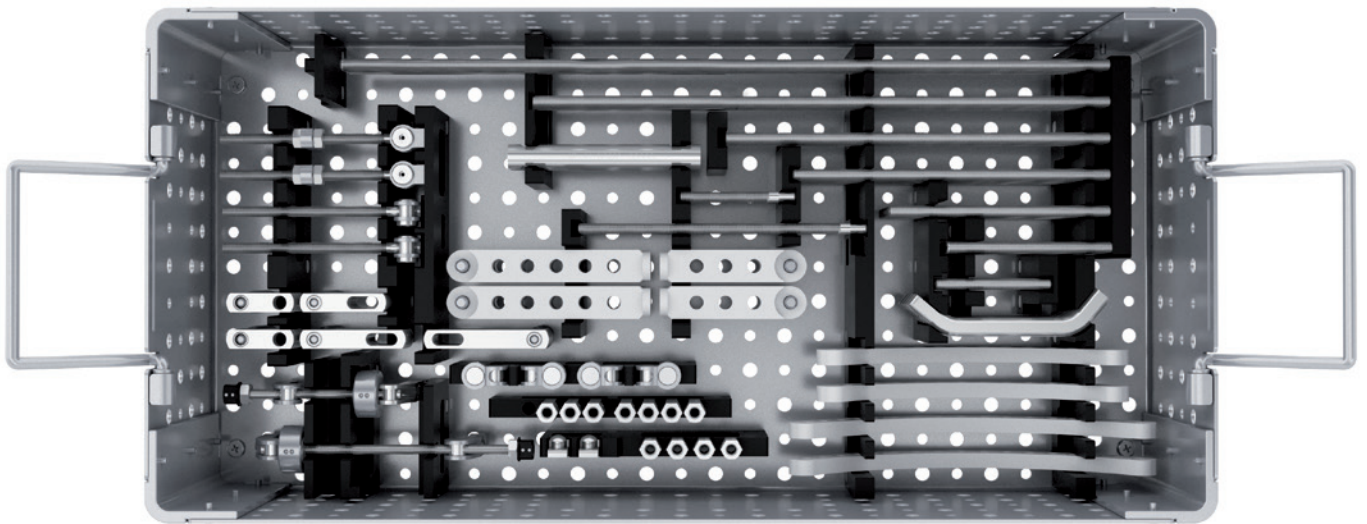

6

5-6 Hinges and Distractors Tray, TrueLok, empty 450504

Can accommodate:

- 4x51-10300 TL+ Threaded Hinge Rod, 60mm
- 2x51-10430 TL+ Cannulated Inline Hinge Assembly
- 2x51-10440 TL+ Outboard Hinge Assembly
- 1x51-10460 TL+ Angular Distractor Assembly, 100mm
- 1x51-10470 TL+ Angular Distractor Assembly, 150mm
- 4x51-10550 TL+ Threaded Hinge Rod 150mm
- 8x55-10060 115mm Threaded Rod
- 8x55-10070 165mm Threaded Rod
- 8x55-10340 TL Plus 20mm Plate
- 8x55-10530 85mm Threaded Rod
- 4x55-10.99 TL, Oblique Support
- 4x55-11670 TL+ 30mm Plate
- 4x55-11671 TL+ 40mm Plate
- 4x55-11680 TL+ 50mm Plate
- 8x55-11720 60mm Threaded Rod
- 4x54-11650 TL+ Hex Standoff

- 8x54-11660 TL Plus Hex Standoff 30mm
- 4x55-1176 TL, Hinge, Universal
- 4x55-11730 TL+ Threaded Hex End Rod 200mm
- 4x55-11740 TL+ Threaded Hex End Rod 300mm
- 4x55-11750 TL+ Threaded Hex End Rod 400mm
- 2x51-10220 TL+, 100mm Telescopic Hinge Extender
- 4x56-14580 TL+ Foot Plate Extension 3 Hole
- 4x56-14590 TL+ Foot Plate Extension 5 Hole
- 2x55-10760 TL Plus 90mm Arch
- 2x55-10800 TL Plus 120mm Arch
- 2x51-10462 Bracket Assembly, Swivel Stud, Angular Distractor, Truelok
- 4x50-10140 TL+ Telescopic Linear Distractor 100mm
- 4x50-10150 TL+ Telescopic Linear Distractor 150mm
- 4x50-10160 TL+ Telescopic Linear Distractor 200mm

- 4x50-11010 TL+ Telescopic Linear Distractor 70mm
- 4x50-10170 TrueLok Plus Short Quick Adjust Strut
- 4x50-10180 TrueLok Plus Medium Quick Adjust Strut
- 8x50-10190 TrueLok Plus Long Quick Adjust Strut