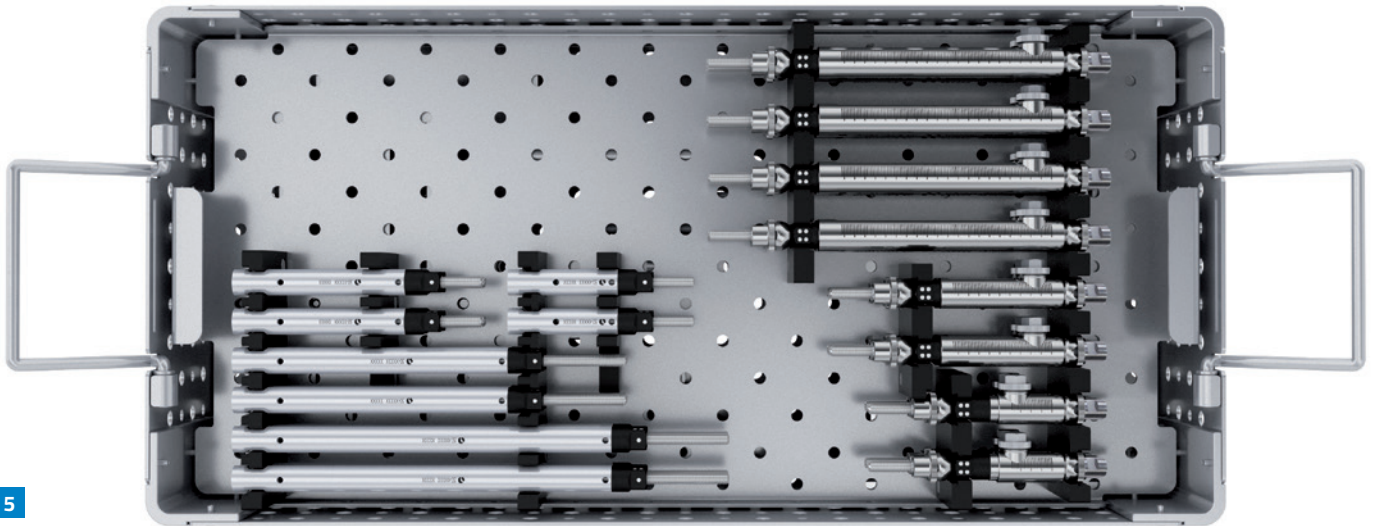

Hinges and Distractors Tray, TrueLok

5