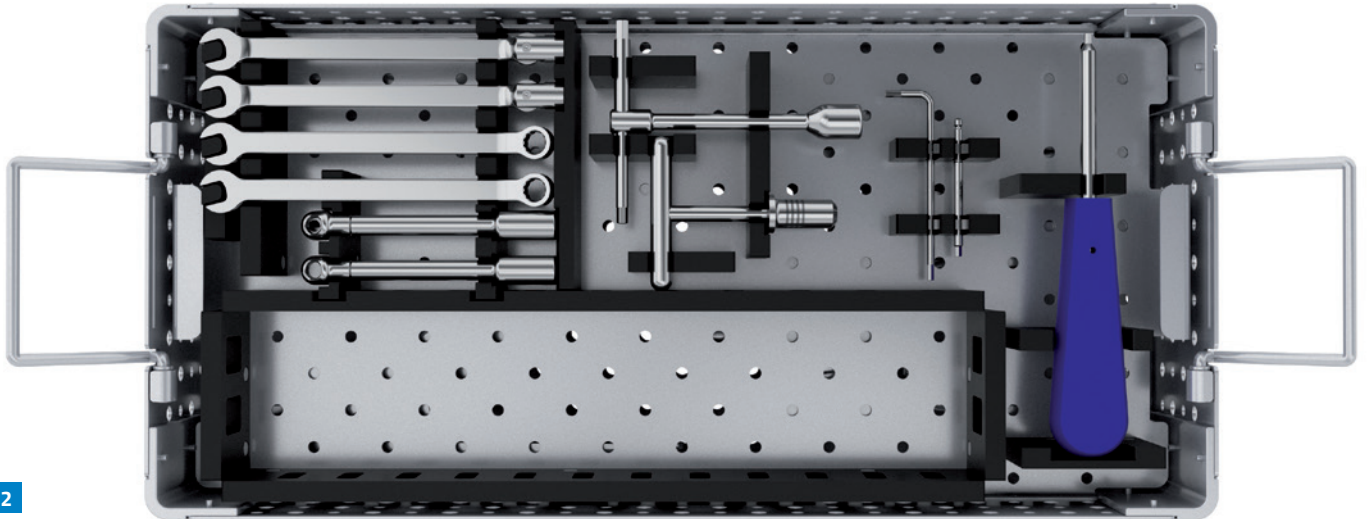

Instrument Tray, TrueLok

2-3 Instrument Tray, TrueLok, empty 450501

Can accommodate:

- 1xW1003 Wire Cutter
- 2x54-1139 TL Plus Wire Tensioner with Tip
- 2x54-2227 Needle Nose Pliers, Stainless Steel
- 1x52-1018 TL, 1/8' Hex Driver
- 1x52-1020 TL, Hex Driver, 90-Degree, 1/8"
- 2x54-1154 TL,Wrench, Combo, 10mm
- 2x54-1155 TL,Wrench, Hinged Combo, 10mm
- 2x54-2226 TL, 90 Degree Tubular Wrench
- 1x91150 Universal T-Wrench
- 1x52-10210 TL+ AO 1/8' Hex Power Driver Attachment
- 1x54-2229 T-Wrench With AO Connection