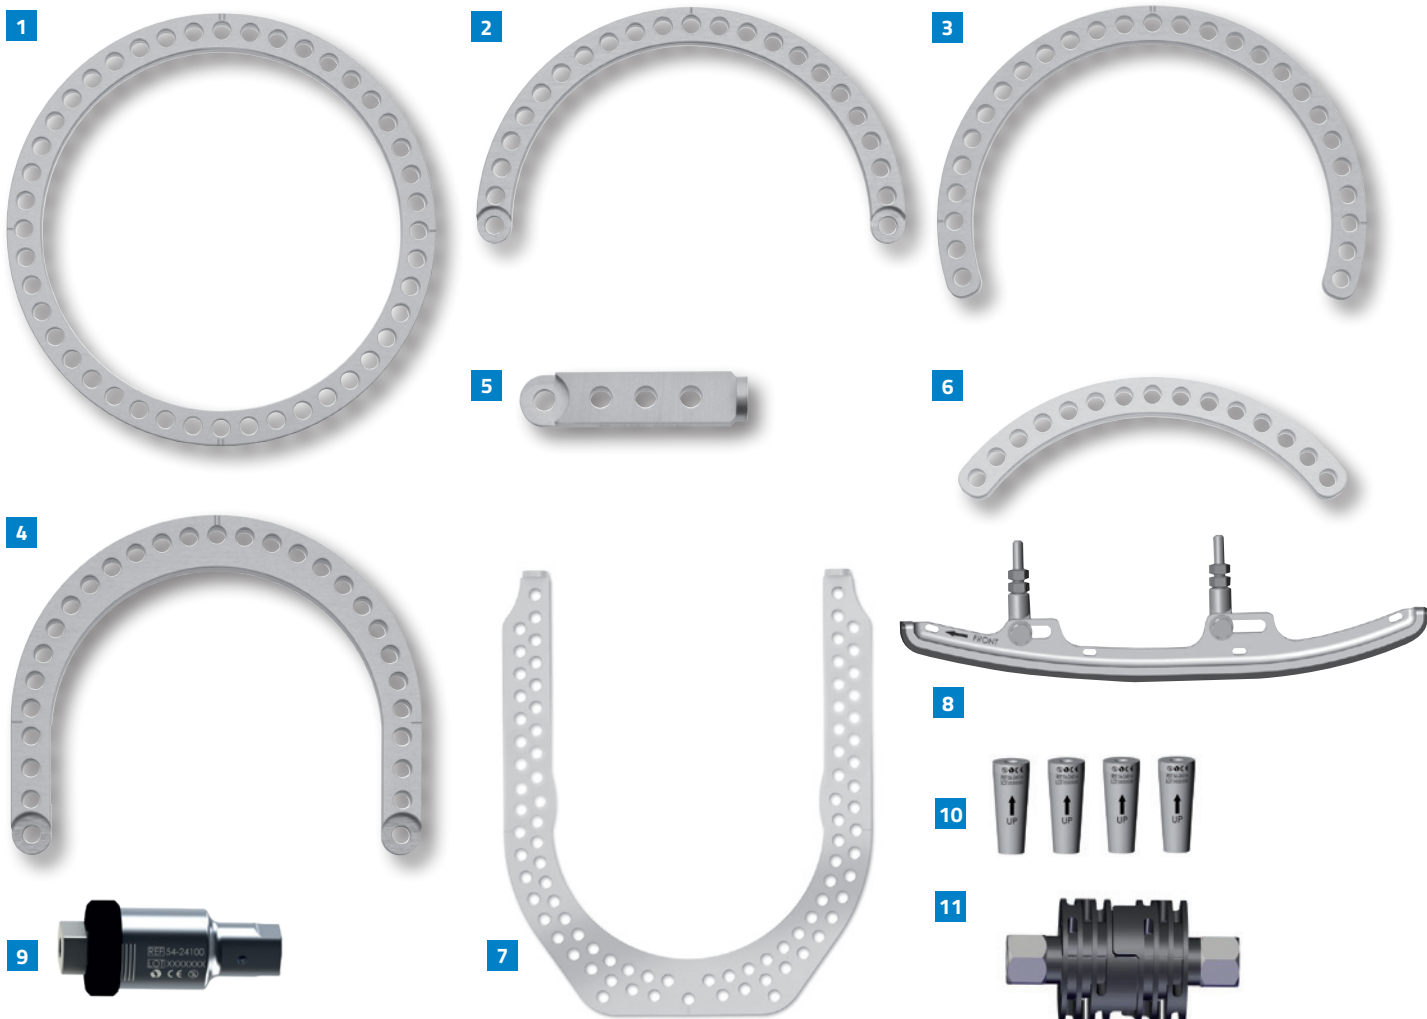

## C. TrueLok™ Ring Fixation System

### 1 TrueLok

See Operative Techniques TL-1001-OPT "General Principles Limb Lengthening and Deformity With TrueLok Ring Fixation System" and TL-0922-OPT "Ankle Arthrodesis Using the TrueLok Ring" for application instructions.

# 1. External Supports

- 1**  
**Full Rings**  
**56-10840** TL, Ring, Full, Ø 80mm  
**56-10860** TL, Ring, Full, Ø 100mm  
**56-10890** TL, Ring, Full, Ø 120mm  
**56-10900** TL, Ring, Full, Ø 130mm  
**56-10910** TL, Ring, Full, Ø 140mm  
**56-10920** TL, Ring, Full, Ø 150mm  
**56-10930** TL, Ring, Full, Ø 160mm  
**56-10940** TL, Ring, Full, Ø 170mm  
**56-10950** TL, Ring, Full, Ø 180mm  
**56-10960** TL, Ring, Full, Ø 200mm  
**56-10970** TL, Ring, Full, Ø 220mm\*  
**56-10980** TL, Ring, Full, Ø 240mm\*