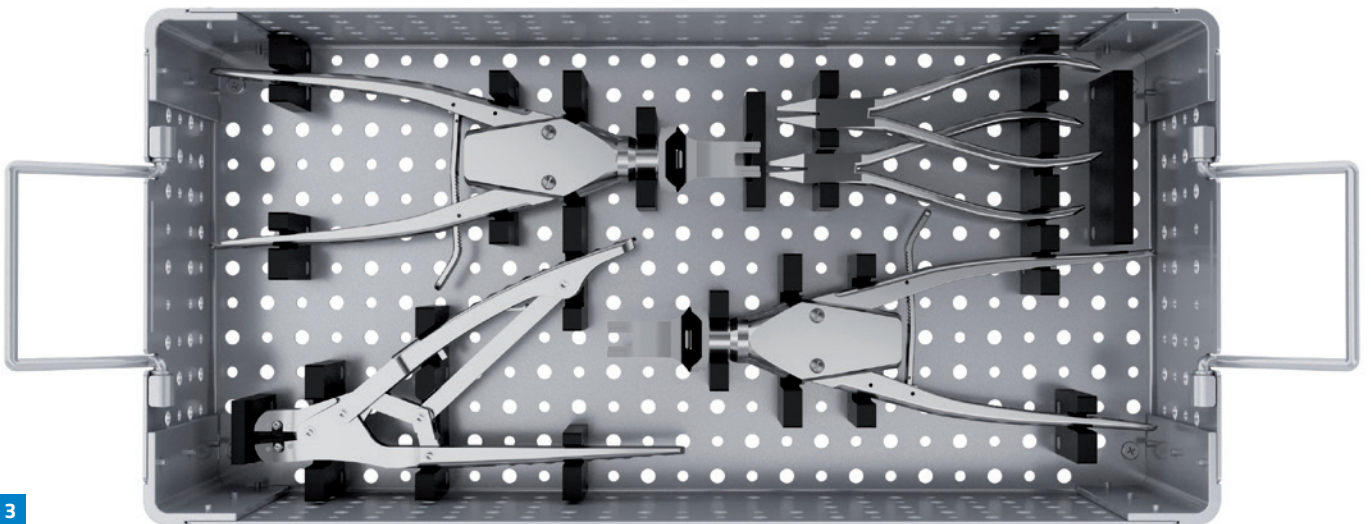

Instrument Tray, TrueLok

2-3 Instrument Tray, TrueLok, empty 450501

Can accommodate:

- 1xW1003 Wire Cutter
- 2x54-1139 TL Plus Wire Tensioner with Tip
- 2x54-2227 Needle Nose Pliers, Stainless Steel
- 1x52-1018 TL, 1/8' Hex Driver
- 1x52-1020 TL, Hex Driver, 90-Degree, 1/8"
- 2x54-1154 TL,Wrench, Combo, 10mm
- 2x54-1155 TL,Wrench, Hinged Combo, 10mm
- 2x54-2226 TL, 90 Degree Tubular Wrench
- 1x91150 Universal T-Wrench
- 1x52-10210 TL+ AO 1/8' Hex Power Driver Attachment
- 1x54-2229 T-Wrench With AO Connection