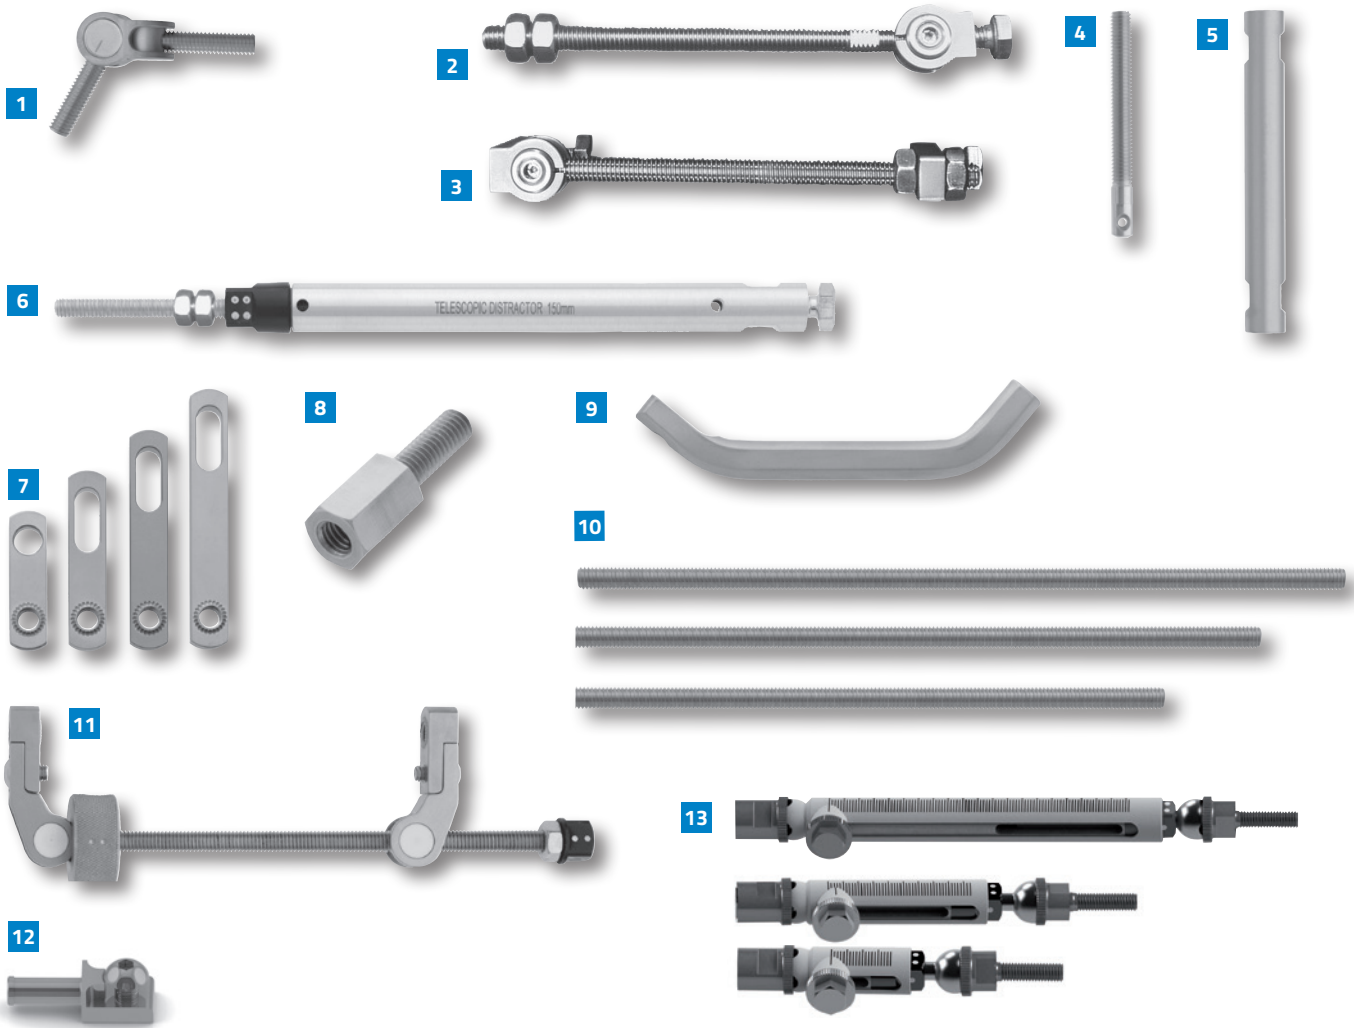

2. Hinges, Distractors and Connections

1
55-1176 Universal Hinge

2
51-10430 Cannulated Inline Hinge Assembly
Length 100mm

3
51-10440 Outboard Hinge Assembly
Length 100mm

4
Threaded Hinge Rod
51-10300 Length 60mm
51-10550 Length 150mm

5
51-10220 Hinge Telescopic Extender
Length 100mm

6
Telescopic Linear Distractor
50-11010 Length 70mm
50-10140 Length 100mm
50-10150 Length 150mm
50-10160 Length 200mm

99-50-11010 70mm Sterile*
99-50-10140 100mm Sterile*
99-50-10150 150mm Sterile*
99-50-10160 200mm Sterile*

7
Plates
55-10340 Two Hole Plate 20mm
55-11670 30mm Plate
55-11671 40mm Plate
55-11680 50mm Plate

8
Spacer
54-11650 Standoff, Hex, 15mm
54-11660 Standoff, Hex, 30mm

9
55-1099 Oblique Support

10
Threaded Rods
55-11720 Length 60mm
55-10530 Length 85mm
55-10060 Length 115mm
55-10070 Length 165mm
55-11730 Length 200mm
55-11740 Length 300mm
55-11750 Length 400mm

11
Angular Distractors
51-10460 Angular Distractor Assembly, Length 100mm
51-10470 Angular Distractor Assembly, Length 150mm

12
51-10462 Bracket Assembly, Swivel Stud, Angular Distractor (Qty. 1)

13
Quick Adjust Strut
50-10170 Short
50-10180 Medium
50-10190 Long

99-50-10170 Short Sterile*
99-50-10180 Medium Sterile*
99-50-10190 Long Sterile*

14
Set Screw (Not illustrated)
51-1040 1/4"
51-1052 3/8"

* Out of the tray