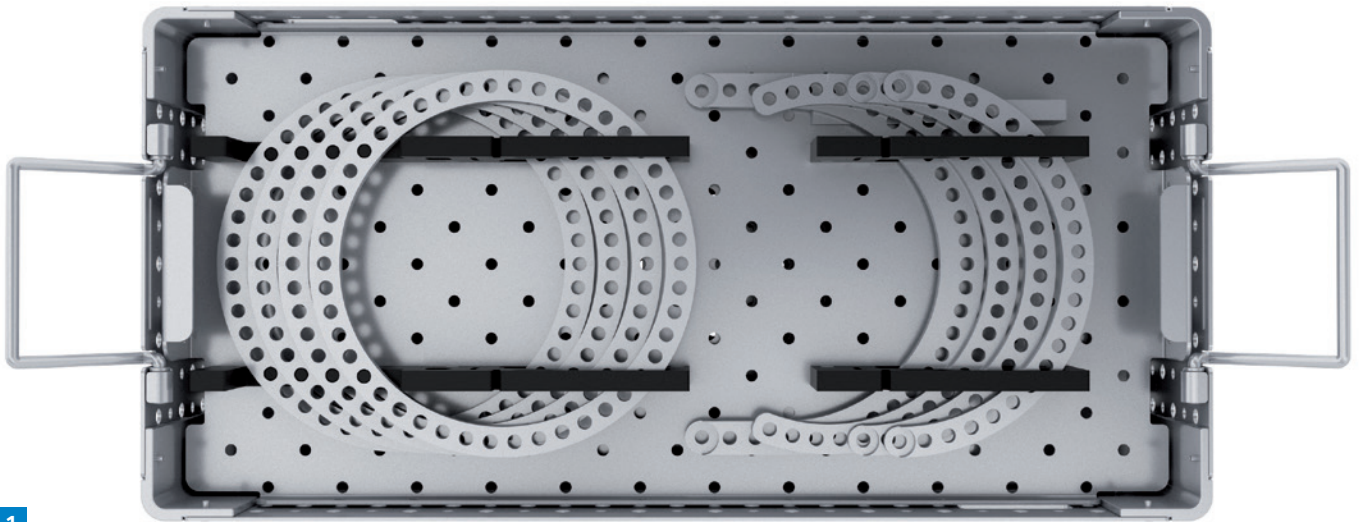

6. TrueLok Components Ring Tray, TrueLok

1

1 Ring Tray, TrueLok, Empty - 450500

A combination of any three layers can be combined to form a full rings tray.

450500-01 - LAYER 80-100, empty

Can accommodate:

4x56-10840 TL Plus Full Ring 80mm
2x56-11570 TL Plus Half Ring 80mm
1x56-12580 TL Plus Five Eighths Ring 100mm
4x56-10860 TL Plus Full Ring 100mm
2x56-11580 TL Plus Half Ring 100mm
1x56-13580 TL+ Footplate 100mm

450500-02 - LAYER 120 empty

Can accommodate:

4x56-10890 TL Plus Full Ring 120mm
2x56-11590 TL Plus Half Ring 120mm
1x56-12590 TL Plus Five Eighths Ring 120mm
1x56-13590 TL Plus Footplate 120mm

450500-03 - LAYER 130 empty

Can accommodate:

4x56-10900 TL Plus Full Ring 130mm
2x56-11600 TL Plus Half Ring 130mm
1x56-12600 TL Plus Five Eighths Ring 130mm
1x56-13600 TL+ Footplate 130mm

450500-04 - LAYER 140 empty

Can accommodate:

4x56-10910 TL Plus Full Ring, 140mm
2x56-11610 TL Plus Half Ring 140mm
1x56-12610 TL Plus Five Eighths Ring 140mm
1x56-13610 TL+ Footplate 140mm

450500-05 - LAYER 150 empty

Can accommodate:

1x56-12620 TL Plus Five Eighths Ring 150mm
1x56-13620 TL Plus Footplate 150mm
4x56-10920 TL Plus Full Ring, 150mm
2x56-11620 TL Plus Half Ring 150mm

450500-06 - LAYER 160 empty

Can accommodate:

4x56-10930 TL Plus Full Ring 160mm
2x56-11630 TL Plus Half Ring 160mm
1x56-12630 TL Plus Five Eighths Ring 160mm
1x56-13630 TL+ Footplate 160mm

450500-07 - LAYER 170 empty

Can accommodate:

4x56-10940 TL Plus Full Ring, 170mm
2x56-11640 TL Plus Half Ring 170mm
1x56-12640 TL Plus Five Eighths Ring 170mm
1x56-13640 TL+ Footplate 170mm

450500-08 - LAYER 180 empty

Can accommodate:

4x56-10950 TL Plus Full Ring 180mm
2x56-11650 TL Plus Half Ring 180mm
1x56-12650 TL Plus Five Eighths Ring 180mm
1x56-13650 TL+ Footplate 180mm

450500-09 - LAYER 200 empty

Can accommodate:

4x56-10960 TL Plus Full Ring, 200mm
2x56-11660 TL Plus Half Ring 200mm
1x56-12660 TL Plus Five Eighths Ring 200mm
1x56-13660 TL+ Footplate 200mm