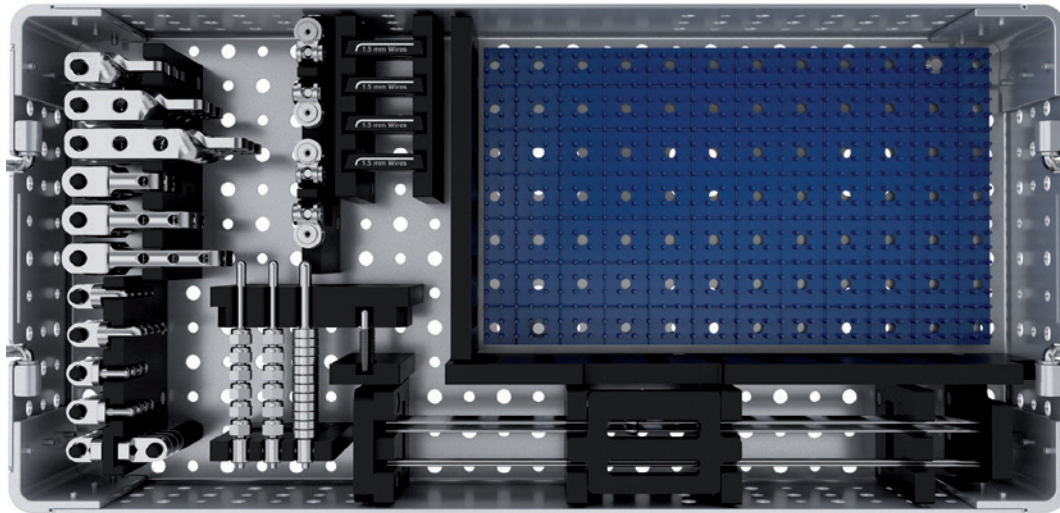

(TL+) Foot & Ankle Kit

7

7 (TL+) Foot & Ankle Kit - 450502

Can accommodate:

12x54-1217	TL Plus Bayonet Wire with olive L300mm Ø1.5mm
12x54-1218	TL Plus Bayonet Wire without olive L300mm Ø1.5mm
54-1213	TL Plus X-Wire with olive L300mm Ø1.5mm on demand
54-1214	TL Plus X-Wire without olive L300mm Ø1.5mm on demand
4x54-1141	TL Plus Tension Limiter
12x54-1143	TL Plus Washer 4mm Thick
54-1143M	TL Plus Washer 4mm Thick pack of 10
12x56-24050	TL Plus Hinge Female High Profile
4x56-24051	TL Plus Hinge Female Low Profile
4x56-24060	TL Plus 90° Hinge High Profile
4x56-24061	TL Plus 90° Hinge Low Profile
4x56-24070	TL Plus Hinge Male High Profile
4x56-24071	TL Plus Hinge Male Low Profile
4x51-10420	TL Plus non Lockable Universal Joint

4x51-10290	TL Plus Threaded Hinge Rod L30mm
12x50-1010	TL Plus Nylon Insert Nut
50-1010M	TL Plus Nylon Insert Nut pack of 10
3x54-11670	TL Plus Twisted Plate 2 Holes
3x54-11680	TL Plus Twisted Plate 3 Holes
3x54-11690	TL Plus Twisted Plate 4 Holes
2x81641	TL Plus 90° Plate 1 Hole
2x81642	TL Plus 90° Plate 2 Holes
2x81643	TL Plus 90° Plate 3 Holes
450502	TL Plus Foot&Ankle Kit Tray Empty
450502-01	TL Plus Foot&Ankle Kit Lid
450502-02	TL Plus Foot&Ankle Kit Base

Material out of the tray (Sterile)

99-54-1650	K-Wire, 450mm, No Olive TL-HEX Sterile
99-54-1750	K-Wire, 550mm, Olive TL-HEX Sterile