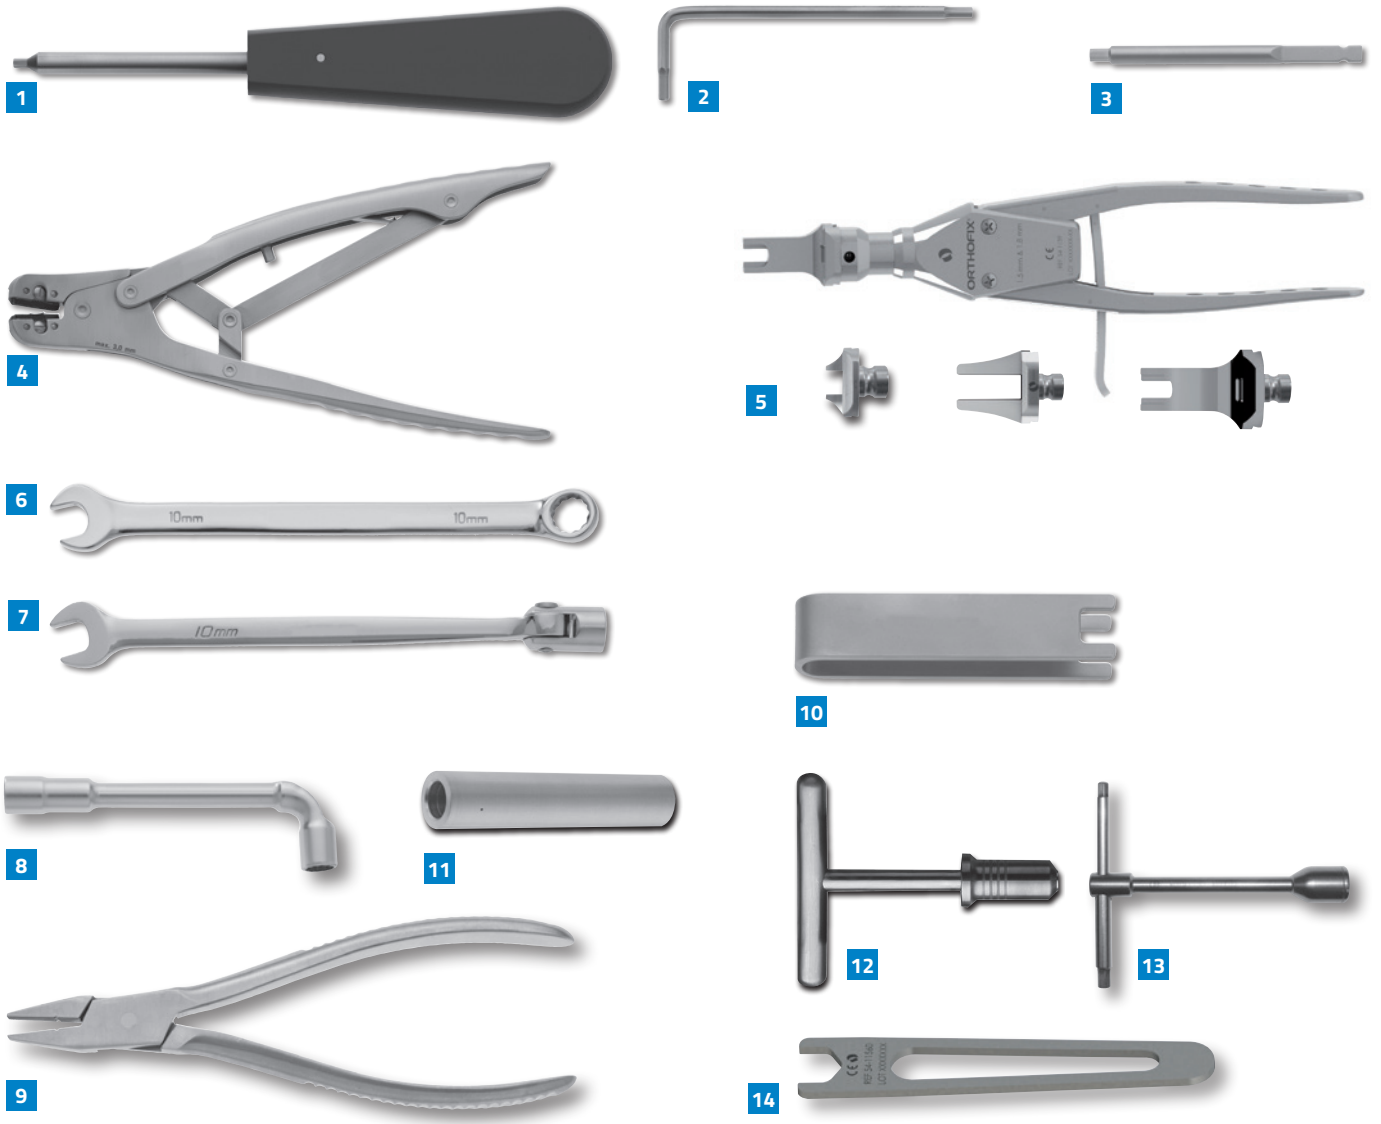

4. Instrumentation

- **1**
  52-1018 TL - Hex Driver
  Straight, 1/8"
- **2**
  52-1020 TL - Hex Driver
  90°, 1/8"
- **3**
  52-10210 Hex Driver
  TL+ AO 1/8" Hex Power Driver Attachment

4
W1003 Wire Cutter

- **5**
  54-1139 Wire Tensioner
  20116735 TL Short Tensioner Tip
  20116736 Extended Tensioner Tip Assembly
  20116731 TrueLok System Retaining Tensioner Tip

6
54-1154 Wrench, Combo
10mm

7
54-1155 Wrench, Hinged Combo, 10mm

8
54-2226 Tubular Wrench
90 Degree

9
54-2227 Needle Nose Pliers
Stainless Steel

10
Double Wrench (10mm)
52-1061 For Distraction Nuts
(Packaged Separately, out of the tray)

11
54-1134 Applicator Rubber Stopper

12
54-2229 T-Handle

13
91150 Universal T-Wrench

14
54-11560 8mm Bolt Wrench
(Out of the tray)